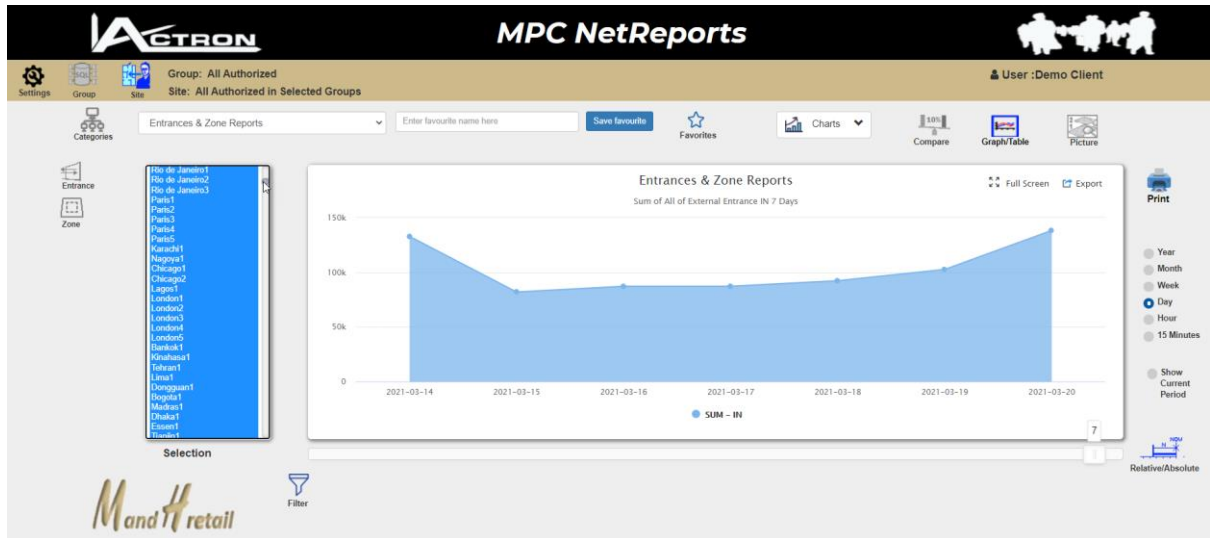

Large Retail Chain

The demo retail chain is called M and H and there are more than 1000 retail stores around the world

This is a demo project which shows a lot of the power of the new generation of MPC Universe web reports.

It shows how a the reports can cover a large Retail chain with several 1000 retail stores in different countries and still make the reporting flexible and easy to use.

This is done through category search system, which enables selections and comparisons in a unique way.