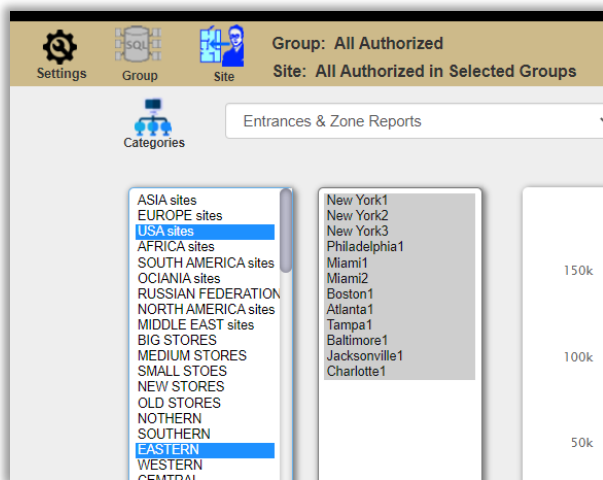

Large Retail Chain

The demo retail chain is called M and H and there are more than 1000 retail stores around the world

This is a demo project which shows a lot of the power of the new generation of MPC Universe web reports.

It shows how a the reports can cover a large Retail chain with several 1000 retail stores in different countries and still make the reporting flexible and easy to use.

This is done through category search system, which enables selections and comparisons in a unique way.